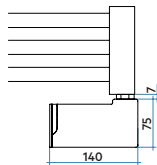

FUNKY_S ELECTRIC

height 1455 mm, lenght 600 mm. Ivory finish (cod. 02).

Technical features:

- electric steel towel warmer radiator
- horizontal elements featuring with a 23 mm diameter
- side round manifolds with a 30 mm diameter
- complete with thermal liquid
- power cable, length 1200 mm, SCHUKO plug

*** Available only for UE and CH.**

View the online guides at: now.irsap.com

L mm	H mm	X mm
500	928	355
500	1170	597
600	1455	882
600	1842	1269

FUNKY_S ELECTRIC WITH ELECTRONIC CONTROL (H)

Model	Code	Depth P mm	Height H mm	Width L mm	Weight Kg	Electric Power Watt
928 - 18 rails - 2 espaces	YRS050 H 01 IR 01 NNN	50	928	500	12,3	400
1170 - 22 rails - 3 espaces	YRM050 H 01 IR 01 NNN	50	1170	500	15,4	500
1455 - 27 rails - 4 espaces	YRL060 H 01 IR 01 NNN	50	1455	600	21,4	750
1842 - 36 rails - 4 espaces	YRG060 H 01 IR 01 NNN	50	1842	600	27,4	1000

FUNKY_S ELECTRIC WITH WI-FI ELECTRONIC CONTROL (E)

Model	Code	Depth P mm	Height H mm	Width L mm	Weight Kg	Electric Power Watt
928 - 18 rails - 2 espaces	YRS050 E 01 IR 01 NNN	50	928	500	12,3	400
1170 - 22 rails - 3 espaces	YRM050 E 01 IR 01 NNN	50	1170	500	15,4	500
1455 - 27 rails - 4 espaces	YRL060 E 01 IR 01 NNN	50	1455	600	21,4	750
1842 - 36 rails - 4 espaces	YRG060 E 01 IR 01 NNN	50	1842	600	27,4	1000

The radiator will be supplied with the resistance always mounted on the inner collector.

Key Codes

Width: YRS050H
Height: 01
Standard White colour code - for different colour codes see the colors page: IR
Packing code: 01
H electronics for Electronic Control: NNN