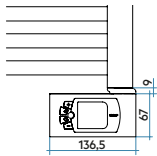

FUNKY_S ELECTRIC

height 1455 mm, lenght 600 mm. Ivory finish (cod. 02).

Technical features:

- electric steel towel warmer radiator
- horizontal elements featuring with a 23 mm diameter
- side round manifolds with a 30 mm diameter
- complete with thermal liquid
- power cable, length 1200 mm, SCHUKO plug

*** Available only for UE and CH.**

View the online guides at: now.irsap.com

L mm	H mm	X mm
500	928	355
500	1170	597
600	1455	882
600	1842	1269

FUNKY_S ELECTRIC WITH ELECTRONIC CONTROL (H)

Model	Code	Depth P mm	Height H mm	Width L mm	Weight Kg	Electric Power Watt
928 - 18 rails - 2 espaces	YRS050 H 01 IR 01 NNN	50	928	500	12,3	400
1170 - 22 rails - 3 espaces	YRM050 H 01 IR 01 NNN	50	1170	500	15,4	500
1455 - 27 rails - 4 espaces	YRL060 H 01 IR 01 NNN	50	1455	600	21,4	750
1842 - 36 rails - 4 espaces	YRG060 H 01 IR 01 NNN	50	1842	600	27,4	1000

FUNKY_S ELECTRIC WITH WI-FI ELECTRONIC CONTROL (E)

Model	Code	Depth P mm	Height H mm	Width L mm	Weight Kg	Electric Power Watt
928 - 18 rails - 2 espaces	YRS050 E 01 IR 01 NNN	50	928	500	12,3	400
1170 - 22 rails - 3 espaces	YRM050 E 01 IR 01 NNN	50	1170	500	15,4	500
1455 - 27 rails - 4 espaces	YRL060 E 01 IR 01 NNN	50	1455	600	21,4	750
1842 - 36 rails - 4 espaces	YRG060 E 01 IR 01 NNN	50	1842	600	27,4	1000

The radiator will be supplied with the resistance always mounted on the inner collector.

Key Codes

Width: YRS050H
Height: 01
Standard White colour code - for different colour codes see the colors page: IR
Packing code: 01
H electronics for Electronic Control: NNN